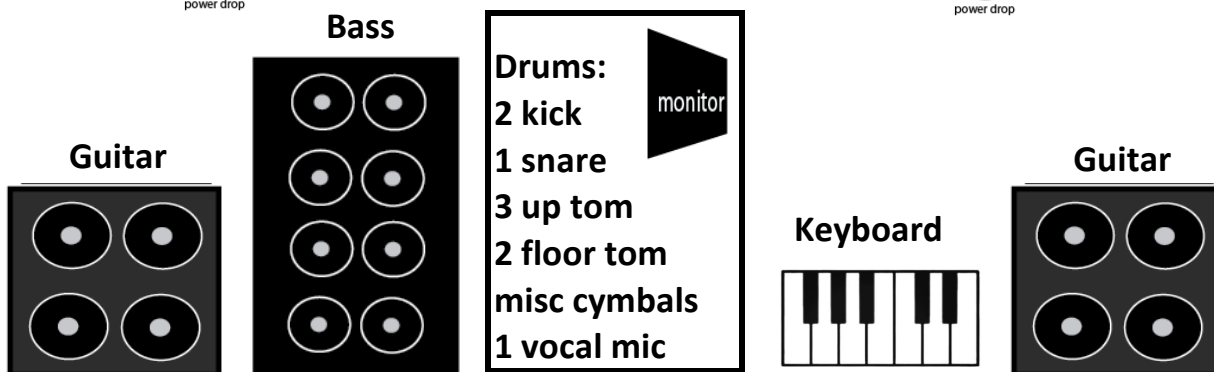

## Stage Plot

Note: 4 members have IEMs, if time allows for their use.

We also bring our own vocal mics.

power drop

power drop

**Andy**  
Lead guitar  
b/u vocals  
Guitar goes direct, have own DI box.

**Ken**  
Bass guitar  
Lead & b/u vocals  
Bass guitar goes direct.

**Chris**  
Drums  
b/u vocals  
Has own mic stand and Beta 56 mic. Needs an active monitor for IEM signal.

**Tim**  
Lead & b/u vocals  
Keyboard: needs a DI box for mono KB. Has wireless vocal mic.

**Greg**  
Lead guitar  
b/u vocals  
Guitar goes direct, have own DI box.